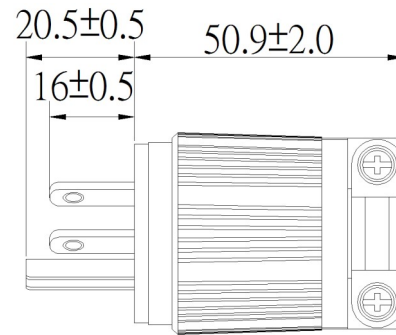

NEMA 6-15 Plug

Technical Datasheet

Product Specifications	
Product Item	Straight Blade Plug
Rating	2 Pole, 3 Wire Grounding 15A 250V AC
NEMA Configuration	6-15P
Housing Material	Nylon-Black
Blade Holder Material	Nylon-Natural
Retainer Material	Polycarbonate-Clear
Cord Clamp Material	Nylon-Black
Contact Blades Material	.063" (1.6m/m) Brass
Ground Contact Blade Material	.040" (1.0m/m) Brass
Terminal Screw Material	#8-32 Brass
Ground Screw Material	#8-32 Brass (Green)
Flammability	UL 94 V-0
Listings	UL/cUL E237606